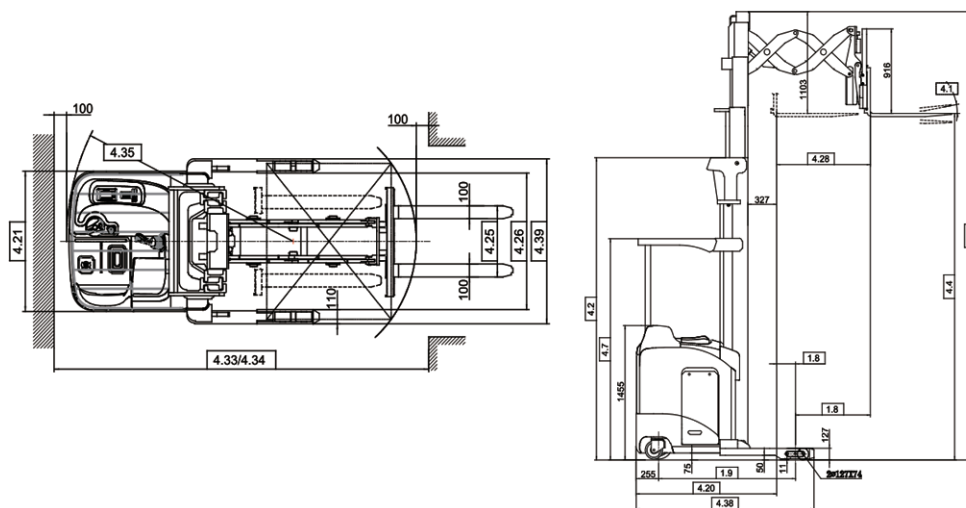

3300 **lbs** CAPACITY  177" - 374" LIFT HGT

**RT33DP DOUBLE SCISSOR (STAND-UP) REACH TRUCK**

Model		RT33DP			
Power		Electric	Fork Carriage Width (includes Load Backrest)	(b <sub>3</sub> ) in	32.3
Operator Type		Stand	Width Across Forks (with / without sideshifter)	(b <sub>5</sub> ) in	7.9 - 29.9
Load Capacity	(Q) lb	3307	Inside Straddle	(b <sub>4</sub> ) in	41.3 / 50
Load Center	(c) in	23.6	Reach (with/without sideshifter)	(l <sub>4</sub> ) in	41.7
Load Distance	(x) in	8.39 / 33.35	Ground Clearance (Centre Wheelbase)	(m <sub>2</sub> ) in	2
Tires		Ø13.5 x 5.5	Width Outtrigger	(b <sub>2</sub> ) in	51
Tires	(Øxw) in	Ø5 x 2.9	Travel Speed (Standard)	mph	5.6 / 5.9
Caster Wheel	(Øxw) in	Ø8 x 4	Lift Speed	fps	1.15 / 1.64
Wheels (x=driven wheels)	(Øxw) in	1x+1/4	Lower Speed	fps	1.64 / 1.64
Track Width	(b <sub>10</sub> ) in	31.5	Reach Speed (with / without Load)	fps	.49 / .49
Tilt: Fork Carriage (Forward/Backward)	(Angle/Deg)	¾	Max. Gradeability (with Load)	%	5
Outtrigger Height	(h <sub>8</sub> ) in	4.9	Brakes	%	Electric
Overall Width	(b <sub>1</sub> ) in	42.5	Traction Motor	kW	5.5
Fork Dimensions	(TxLxW) in	1.6 x 3.9 x 42.1	Lift Motors	kW	11
Fork Carriage (DIN 15173 class/form A B)		2A	Type of Controller		AC

\*Because of continual product improvements, specifications may be subject to change without notice

TYPE	B	C	D	E	
Wheelbase	(y) in	61	61	63	65
Headlength	(l <sub>2</sub> ) in	62.6	62.6	64.6	66.5
Working Aisle Width (1000 x 1200 traverse)	(Ast) in	118.7	118.7	120.7	122.6
Working Aisle Width (800 x 1200 length)	(Ast) in	121.7	121.7	123.6	125.6
Turning Radius	(w <sub>a</sub> ) in	71.9	71.9	73.8	75.8
Length over Outriggers	(l <sub>r</sub> ) in	78.1	78.1	80.1	82.1
Max. Battery Size	l x w x h	14.2 x 38.6 x 30.9	16.1 x 38.6 x 30.9	16.1 x 38.6 x 30.9	19.7 x 38.6 x 30.9
Battery Voltage	V/Ah	36V / 600Ah	36V / 700Ah	36V / 800Ah	36V / 900Ah
Battery Weight	lb	1720	1984	2260	2513

SPECIFICATIONS • PERFORMANCE